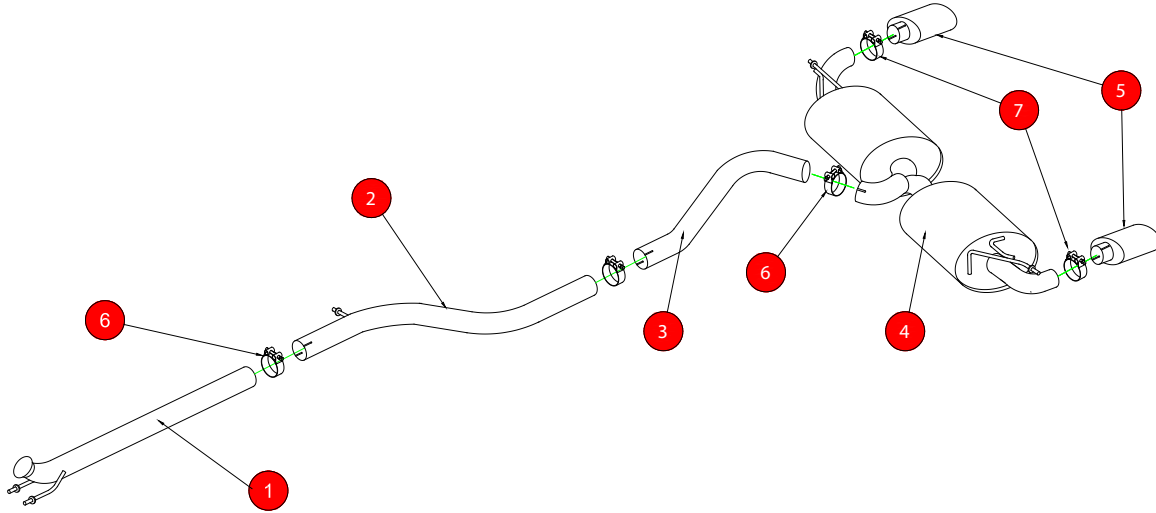

Case 10

CAR	Mercedes A-Class A250 AMG, A200 Sport + A180 Sport	PART NO.	SMS001
YEAR	13-	FIT KITS	165 FK
NOTES	Where not supplied use original fittings	FEATURES	Pipe Diameter:- 70mm/2.75"

NO.	PART NO.	DESCRIPTION	QTY
1	001MB	Front Pipe	1
2	002MB	Centre Link Pipe	1
3	003MB	Link Pipe	1
4	004MB	Rear Silencer	1
5	Z023.10066	Trim	2
Fit Kit			
6	Z016.10063	72mm H/D Clamp	3
7	Z016.10064	65mm H/D Clamp	2

E-MARK	N/A
DATE	17/12/15
ISSUE	02
AUTHORISED	M.YDLIBI

NOTE: ENSURE SCORPION SYSTEM IS CLEAR OF MOVING PARTS AND ALL ORIGINAL FUNCTIONS WORK CORRECTLY.

Checked By _____